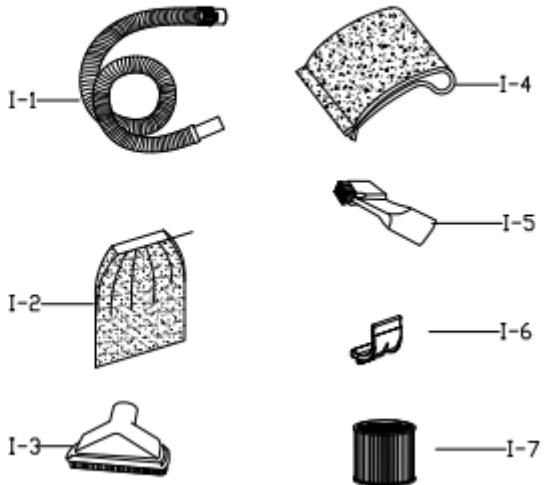

### EXPLODED DRAWING

**SPARE PARTS LIST**

<b>Part no.</b>	<b>description</b>	<b>QTY</b>
1	switch	1
2	handle	1
3	motor cover	1
4	battery cover	1
5	Plug-in seat	1
6	battery set fixed mount	1
7	Battery pack compartment	1
8	Motor base	1
9	sealing strip	1
10	screw	8
11	Top rubber cushion	1
12	Motor	1
13	Bottom rubber cushion	1
14	Air inlet grid	1
15	Floating block	1
16	Filter support	1
17	screw	6
18	screw	3
19	Clip	2
20	Clip 1	2
21	tank	1
I-1	hose	1
I-2	filter bag	1
I-3	T brush	
I-4	foam filter	1
I-5	combination brush	1
I-6	hook	4
I-7	HEPA	1